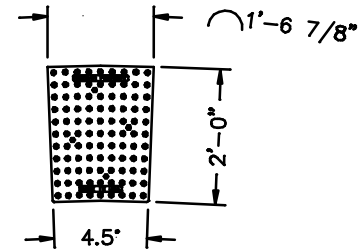

9'-5" RADIUS
4984-0014

15'-0" RADIUS
4984-0016

20'-0" RADIUS
4984-0013

DR.	RKB	SCALE	TITLE
CHL		3/16"-1'-0"	R-4984
APP.		DM GHK	VARIOUS 90° LAYOUTS
DATE	09-14-2010		PAGE 1 OF 2
		NEENAH FOUNDRY COMPANY NEENAH WISCONSIN 54900	 

T U U T U / / U Z / U U T

CAD DWG. REF: 4984T37PG2.DWG- 1

DR.	RKB	SCALE	TITLE	R-4984
CH.		3/16"=1'-0"	VARIOUS 90° LAYOUTS	PAGE 2 OF 2
APP.		DWG. CHK.	NEENAH FOUNDRY COMPANY	 NF- 4984T37 B
DATE	09-14-2010		NEENAH WISCONSIN 54990	