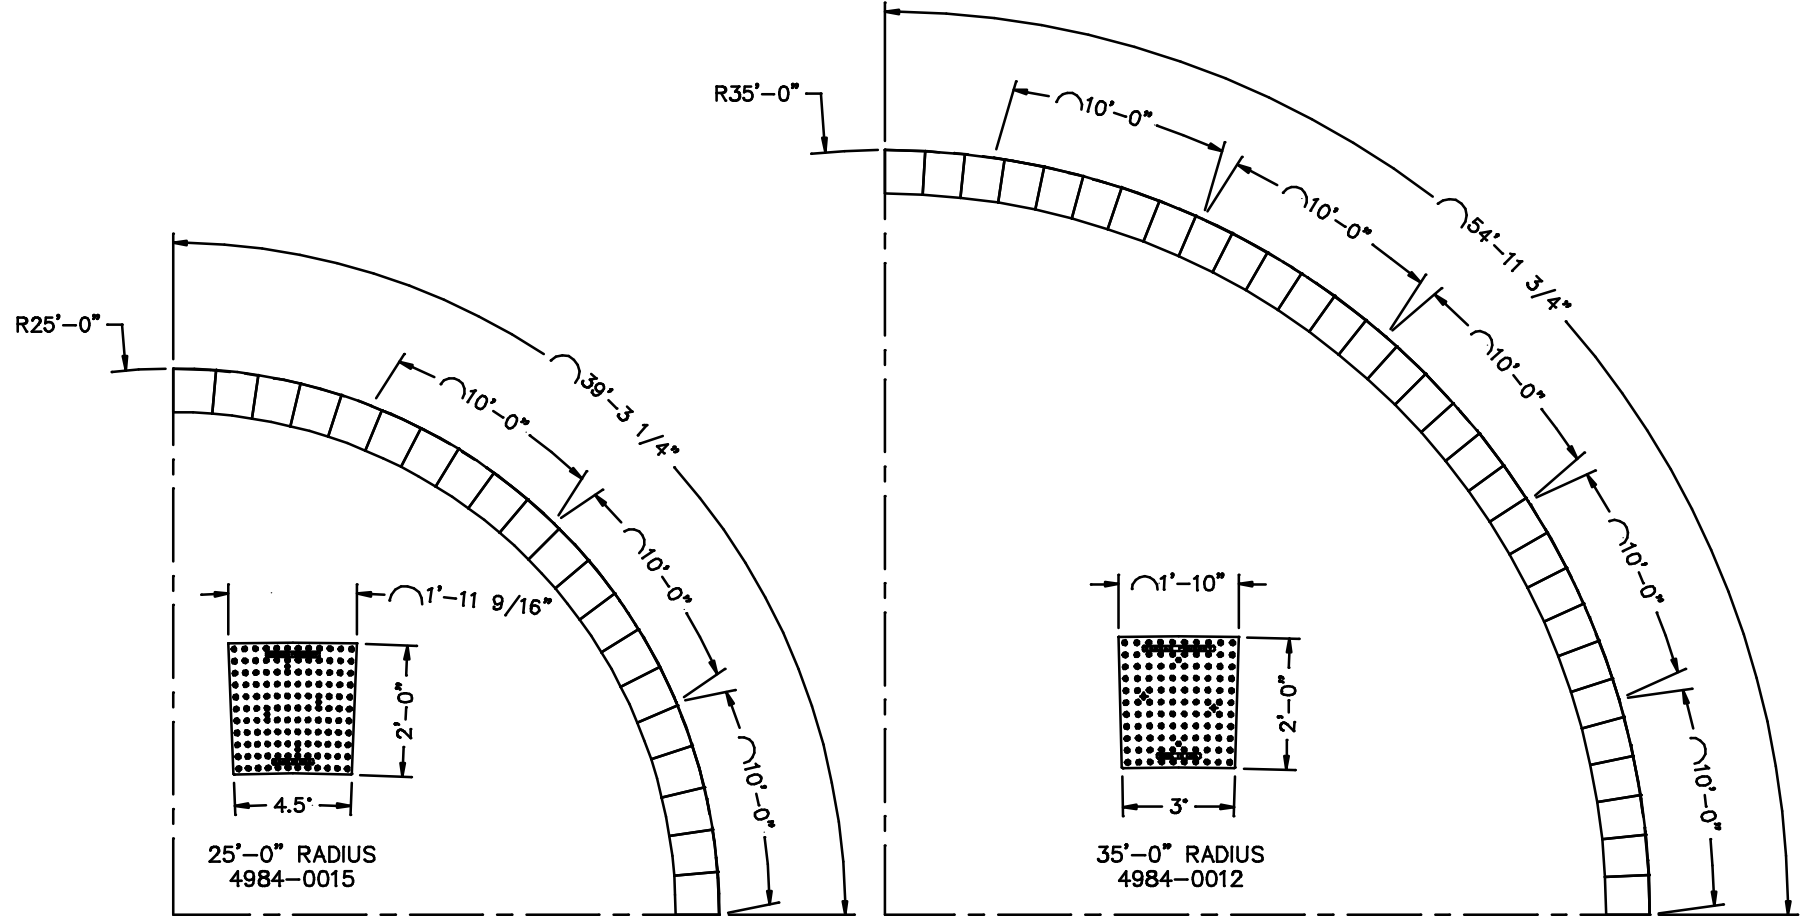

9'-5" RADIUS
4984-0014

15'-0" RADIUS
4984-0016

20'-0" RADIUS
4984-0013

DR.	RKB	SCALE	TITLE
CHL		3/16"-1'-0"	R-4984
APP.		DM GHK	VARIOUS 90° LAYOUTS
DATE	09-14-2010		PAGE 1 OF 2
		NEENAH FOUNDRY COMPANY NEENAH WISCONSIN 54900	 

T U U T U / / U Z / U U T

CAD DWG. REF: 4984T37PG2.DWG- 1

DR.	RKB	SCALE	TITLE	R-4984
CH.		3/16"=1'-0"	VARIOUS 90° LAYOUTS	PAGE 2 OF 2
APP.		DWG. CHK.	NEENAH FOUNDRY COMPANY	 NF- 4984T37 B
DATE	09-14-2010		NEENAH WISCONSIN 54990	