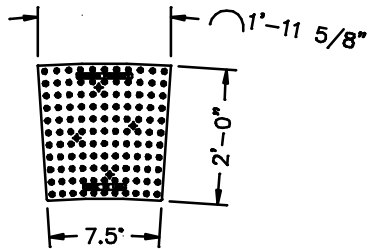

9'-5" RADIUS
4984-0014

15'-0" RADIUS
4984-0016

20'-0" RADIUS
4984-0013

DR.	RKB	SCALE	TITLE
CHL		3/16"-1'-0"	R-4984
APP.		DM GHK	VARIOUS 90° LAYOUTS
DATE	09-14-2010		PAGE 1 OF 2
		NEENAH FOUNDRY COMPANY NEENAH WISCONSIN 54900	 

T U U T U / / U Z / U U T

CAD DWG. REF: 4984T37PG2.DWG- 1

DR.	RKB	SCALE	TITLE	R-4984
CH.		3/16"=1'-0"	VARIOUS 90° LAYOUTS	PAGE 2 OF 2
APP.		DWG. CHK.	NEENAH FOUNDRY COMPANY	 NF- 4984T37 B
DATE	09-14-2010		NEENAH WISCONSIN 54990	